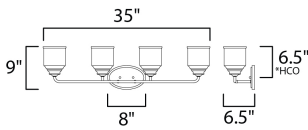

LAMPING

INPUT VOLTAGE : 120V
BULB : 4 x 60W Incandescent E26 Medium , 240W Total
BULB INCLUDED : (Not Included)
LIGHTING_DIRECTION : Up/Down